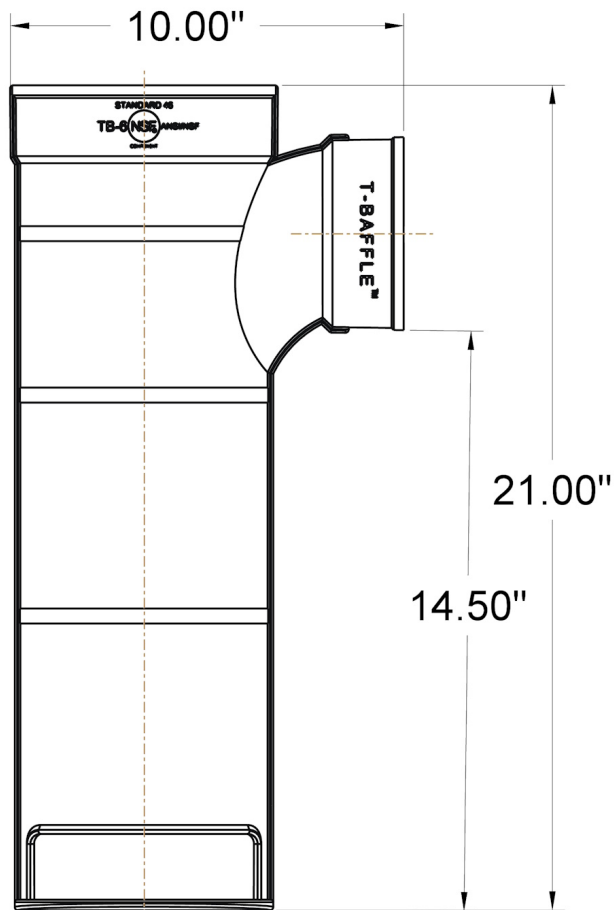

Ø 4.25" BUSHING
(SDR35)

Material: High-Impact ABS
Color: White

Drainage and Septic Products

Tuf-Tite, Inc.
1200 Flex Court
Lake Zurich, Illinois 60047

TELEPHONE: 847.550.1011
TOLL FREE: 800.382.7009
FAX: 847.550.8004

PART NAME: 6" T-BAFFLE

PART #: TB-6