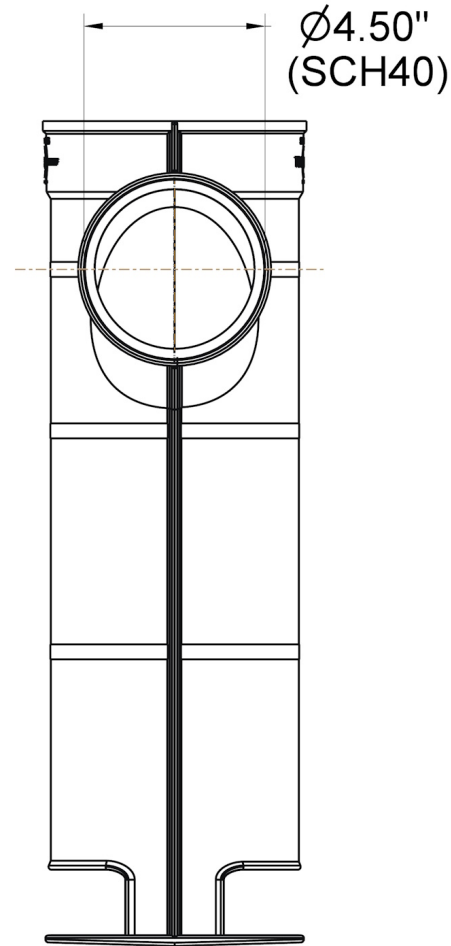

Ø 4.25" BUSHING
(SDR35)

Material: High-Impact ABS
Color: White

Drainage and Septic Products

Tuf-Tite, Inc.
1200 Flex Court
Lake Zurich, Illinois 60047

TELEPHONE: 847.550.1011
TOLL FREE: 800.382.7009
FAX: 847.550.8004

PART NAME: 6" T-BAFFLE

PART #: TB-6