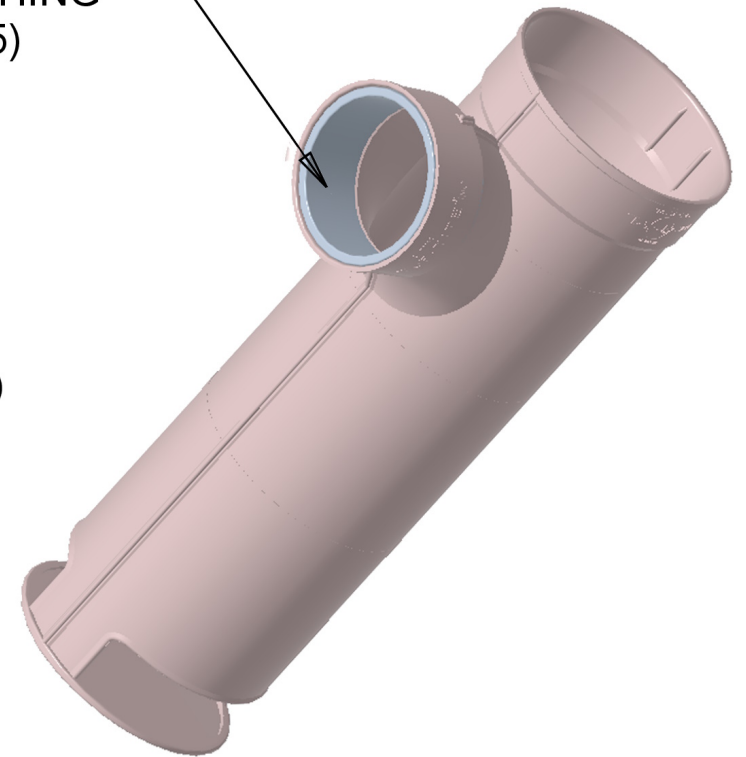

Ø 4.25" BUSHING
(SDR35)

Material: High-Impact ABS
Color: White

Drainage and Septic Products

Tuf-Tite, Inc.
1200 Flex Court
Lake Zurich, Illinois 60047

TELEPHONE: 847.550.1011
TOLL FREE: 800.382.7009
FAX: 847.550.8004

PART NAME: 6" T-BAFFLE

PART #: TB-6